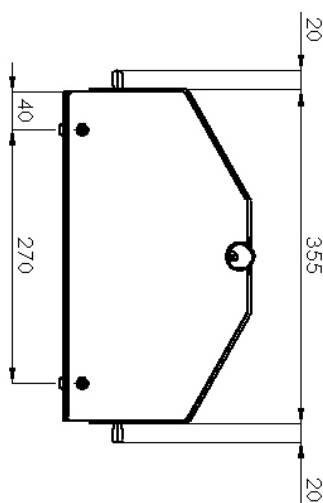

### Display case neutral 50x35

<b>Model</b>	<b>SAP Code</b>	00004964
--------------	-----------------	----------

- Device properties: Neutral
- Opening of device: Two-sided

<b>SAP Code</b>	00004964	<b>Net Height [mm]</b>	270
<b>Net Width [mm]</b>	504	<b>Net Weight [kg]</b>	5.00
<b>Net Depth [mm]</b>	355		

# Technical data sheet

Technical drawing

Display case neutral 50x35

Model

SAP Code

00004964

**2. Net Width [mm]:**

504

**9. Gross Weight [kg]:**

6.00

**3. Net Depth [mm]:**

355

**10. Device type:**

Neutral unit

**4. Net Height [mm]:**

270

**11. Device properties:**

Neutral

**5. Net Weight [kg]:**

5.00

**12. Opening of device:**

Two-sided