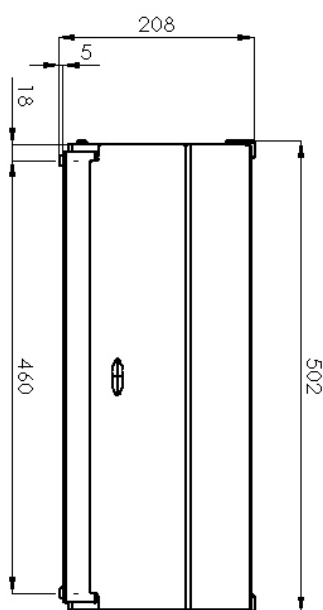

### Display case neutral 50x35

<b>Model</b>	<b>SAP Code</b>	00004964
--------------	-----------------	----------

- Device properties: Neutral
- Opening of device: Two-sided

<b>SAP Code</b>	00004964	<b>Net Height [mm]</b>	270
<b>Net Width [mm]</b>	504	<b>Net Weight [kg]</b>	5.00
<b>Net Depth [mm]</b>	355		

# Technical data sheet

Technical drawing

Display case neutral 50x35

Model

SAP Code

00004964

**2. Net Width [mm]:**

504

**9. Gross Weight [kg]:**

6.00

**3. Net Depth [mm]:**

355

**10. Device type:**

Neutral unit

**4. Net Height [mm]:**

270

**11. Device properties:**

Neutral

**5. Net Weight [kg]:**

5.00

**12. Opening of device:**

Two-sided